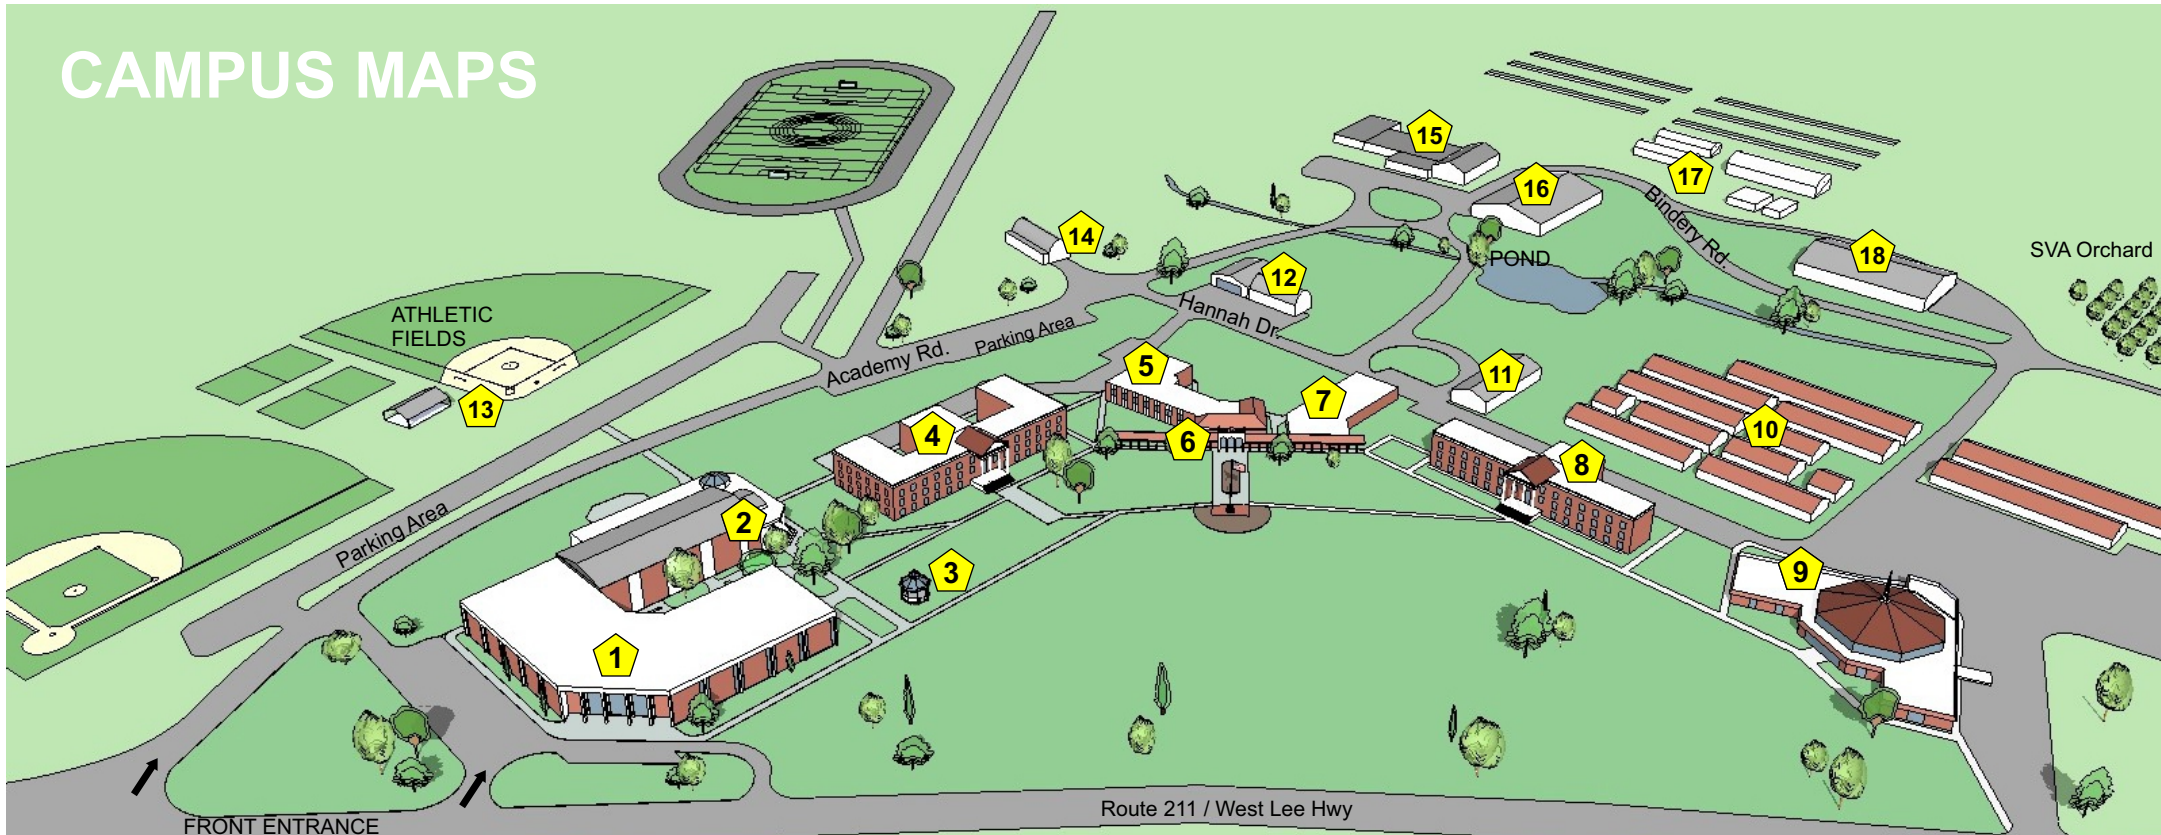

SHENANDOAH VALLEY ACADEMY

234 West Lee Highway, New Market, VA 22844
(540)740-3161

CAMPUS MAPS

MAP KEY

- | | | |
|---|-----------------------------------|---|
| 1 Twomley Hall-Administration Building | 7 Cafeteria | 13 Athletic Field |
| 2 Gym-Zirkle Auditorium | 8 Hadley Hall-Girls Dorm | 14 Barn |
| 3 Gazebo | 9 Church | 15 SVA Elementary School |
| 4 Phanstiel Hall-Boys Dorm | 10 Campmeeting Cabins | 16 Mission Sale |
| 5 Hewitt Hall | 11 Welding Shop | 17 Immanuel's Ground: The SVA Farm |
| 6 Student Center | 12 Maintenance Main Office | 18 Warehouse |