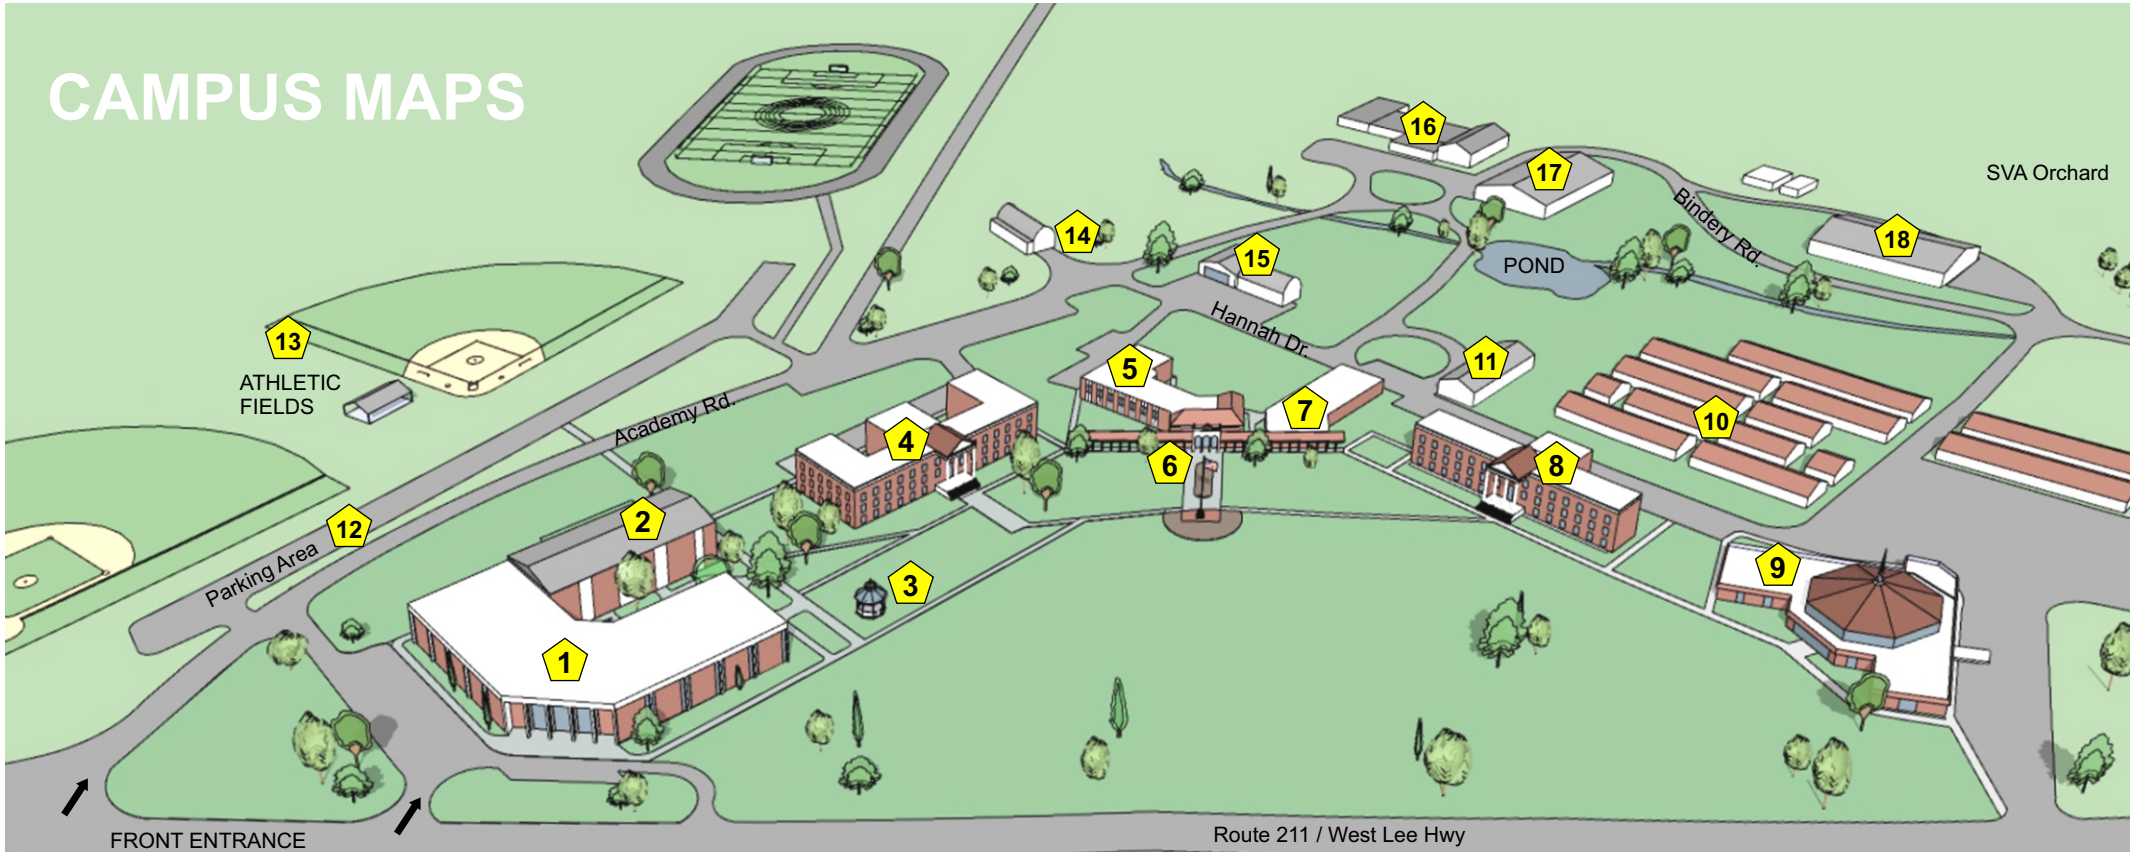

SHENANDOAH VALLEY ACADEMY
 234 West Lee Highway, New Market, VA 22844
 (540)740-3161

CAMPUS MAPS

MAP KEY

- | | | |
|---|---------------------------------|-----------------------------------|
| 1 Twomley Hall-Administration Building | 7 Cafeteria | 13 Athletic Field |
| 2 Gym-Zirkle Auditorium | 8 Hadley Hall-Girls Dorm | 14 Barn |
| 3 Gazebo | 9 Church | 15 Maintenance Main Office |
| 4 Phanstiel Hall-Boys Dorm | 10 Campmeeting Cabins | 16 SVA Elementary School |
| 5 Hewitt Hall | 11 Welding Shop | 17 Industry Building #1 |
| 6 Student Center | 12 Athletic Parking area | 18 Industry Building #2 |